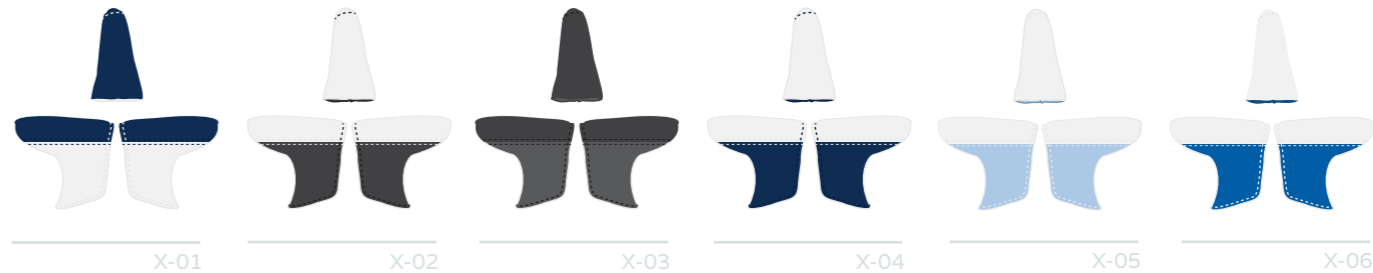

LOGO LOCATION 1

LOGO LOCATION 2

LOGO LOCATION 3

DETAIL HIDDEN TWIN MAGNET FASTENING

OPTION MARKER MAGNET

BLADE PUTTER COVER

FEATURING EMBROIDERED OR EMBOSSED LOGO AND OPTIONAL MAGNET FOR BALL MARKER
FAUX LEATHER