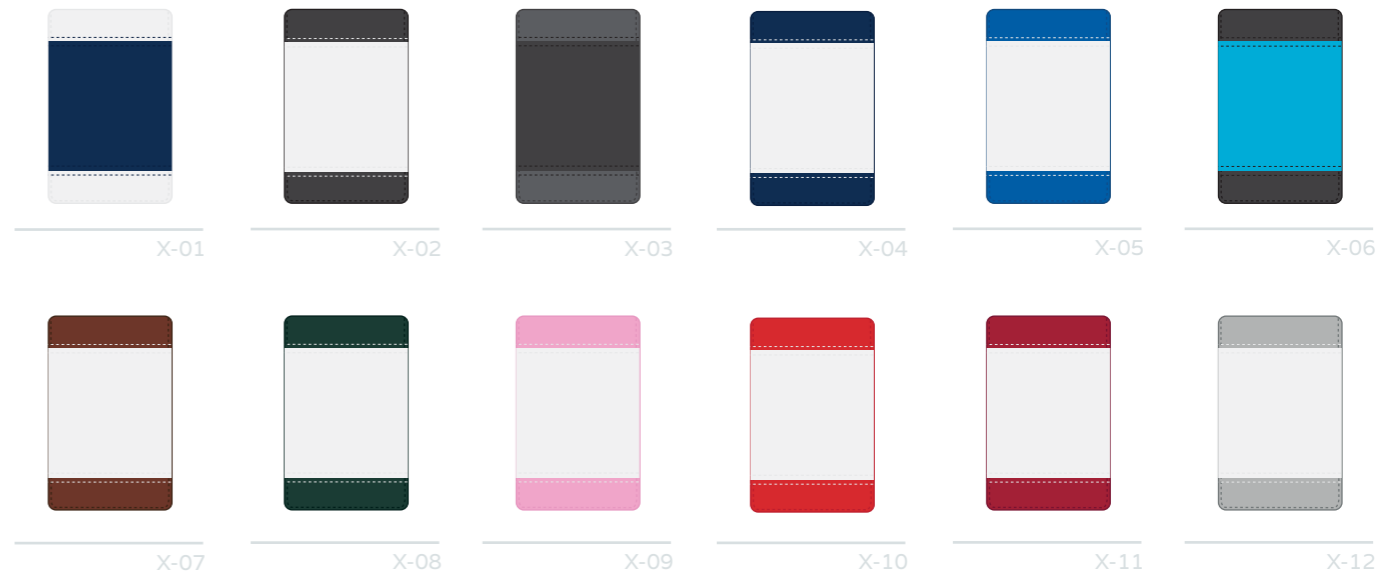

BESPOKE

LOGO LOCATION 1

LOGO LOCATION 2

LOGO LOCATION 4

LOGO LOCATION 3

X-01 X-02 X-03 X-04 X-05 X-06

X-07 X-08 X-09 X-10 X-11 X-12

DELUXE VALUABLES BAG

FEATURING EMBROIDERED OR EMBOSSED LOGO FAUX LEATHER

40-WHITE 1-BLACK 2-433 102-295 114-277 41-2935 14-175 6-560 75-223 49-1795 386-201 93-421 BESPOKE

LOGO LOCATION 1

ALIGNMENT STICK COVER

FEATURING EMBROIDERED LOGO
FAUX LEATHER

INSIDE:

LOGO LOCATION 1

LOGO LOCATION 2

SCOREMASTER PRO

COURSE GUIDE & SCORECARD HOLDER
FAUX LEATHER

LOGO LOCATION 1

LOGO LOCATION 2

WWW.LUXX-BESPOKE.COM

WINE TOTE BAG

FEATURING EMBROIDERED LOGO
FAUX LEATHER

LOGO LOCATION 2

LOGO LOCATION 1

FRONT:

BACK:

X-01

X-02