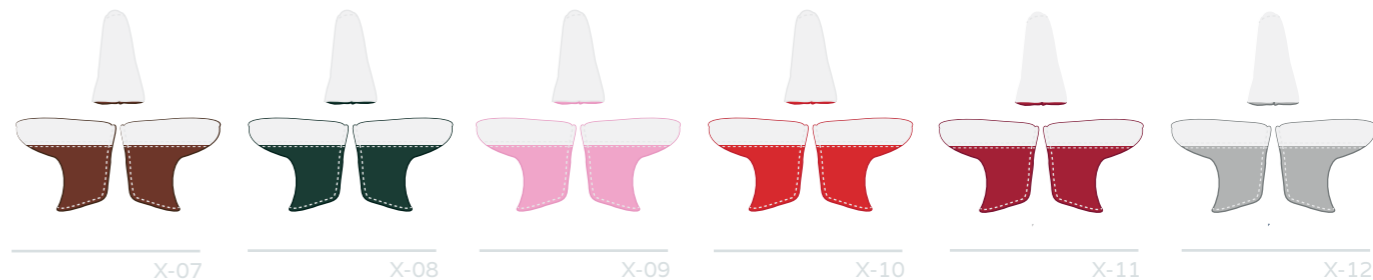

LOGO LOCATION 1

LOGO LOCATION 2

LOGO LOCATION 3

DETAIL HIDDEN TWIN MAGNET FASTENING

OPTION MARKER MAGNET

BLADE PUTTER COVER

FEATURING EMBROIDERED OR EMBOSSED LOGO AND OPTIONAL MAGNET FOR BALL MARKER
FAUX LEATHER